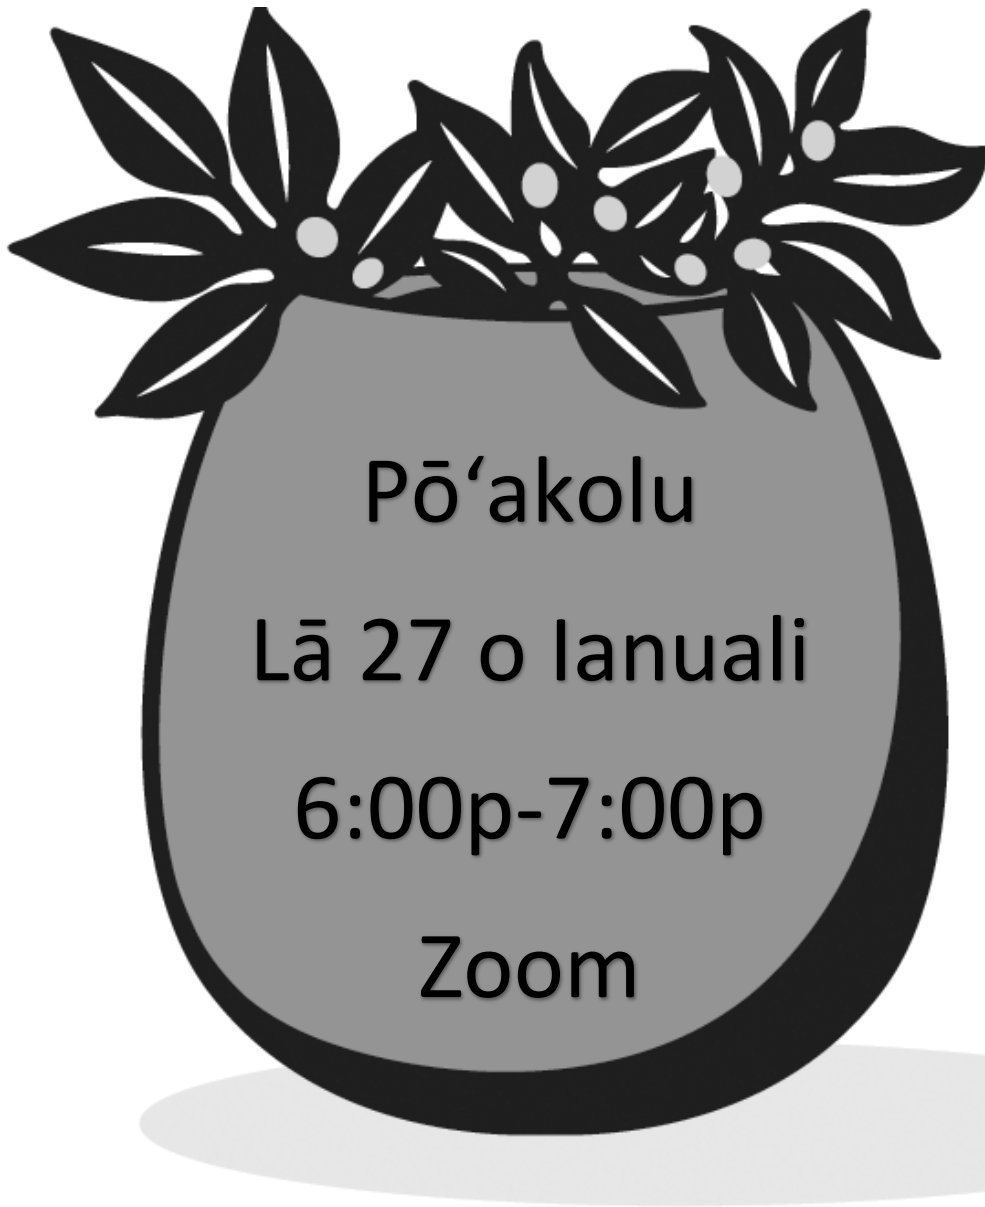

Ka'Umeke Kā'eo

Hawaiian Immersion Public Charter School

I N K E A U K A H A

KĀ'EO Bingo

I ulu I ke kuamo'o. I mana I ka 'oiwi. I kā'eo no ka hanauna hou.

We are having another fun KĀ'EO Bingo night happening this Pō'akolu! We will be sending out a link via your email with a KĀ'EO bingo card and a Zoom link to join us. If you don't receive the email or have questions, contact us at kokua@kaumeke.net by 12pm on Pō'akolu will get one to you.